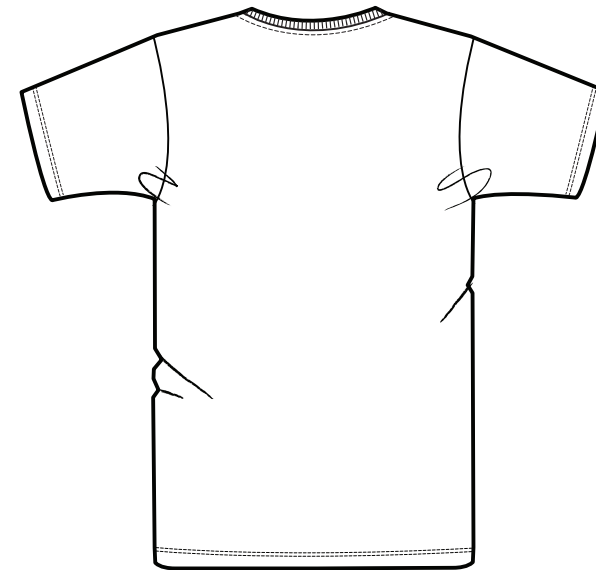

FRONT

BACK

SIZES		3-4 y	5-6y	7-8y	9-11y	12-14y
A	Half Chest 2,5cm below armhole	33	35	37	40	43
B	Body Length (from HPS)	45	49	53	57	61
C	Sleeve length	11,5	12,5	13,5	15	16,5